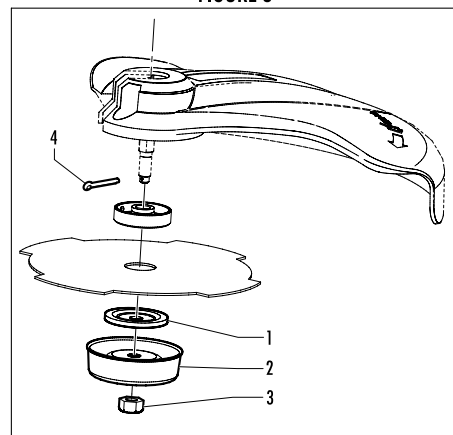

brand	MCCULLOCH

date	FEB/04	SHEET 1/4

Model	Prefix
SUPREME 300J	01

Product number
953900506

FIGURE 3