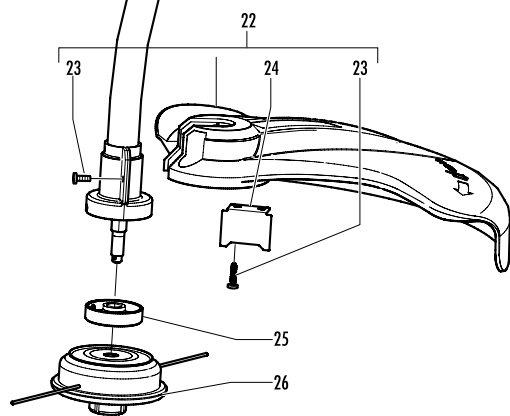

brand	MCCULLOCH

date	FEB/04	SHEET 1/4

Model	Prefix
SUPREME 300J	01

Product number
953900506

FIGURE 3