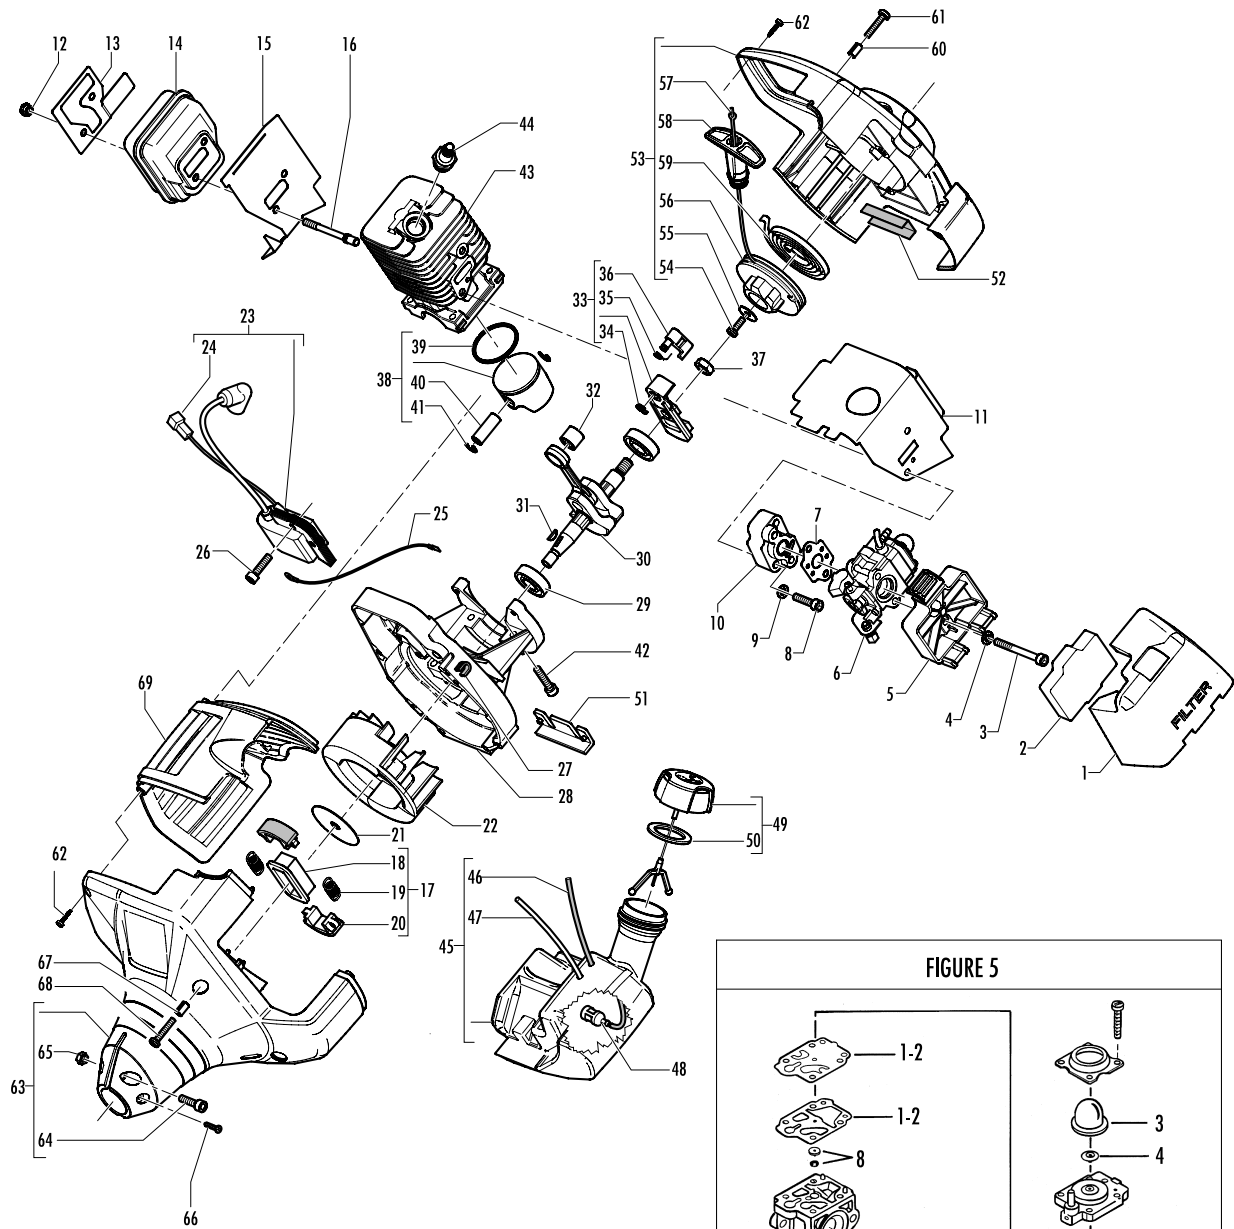

FIGURE 5

brand	MCCULLOCH

date	FEB/04	SHEET 3/4

Model	Prefix
SUPREME 300J	01

Product number
953900506

FIGURE 4