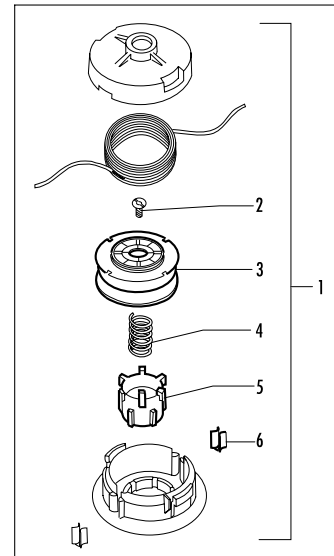

brand	MCCULLOCH

date	FEB/04	SHEET 1/4

Model	Prefix
SUPREME 300J	01

Product number
953900506

FIGURE 2