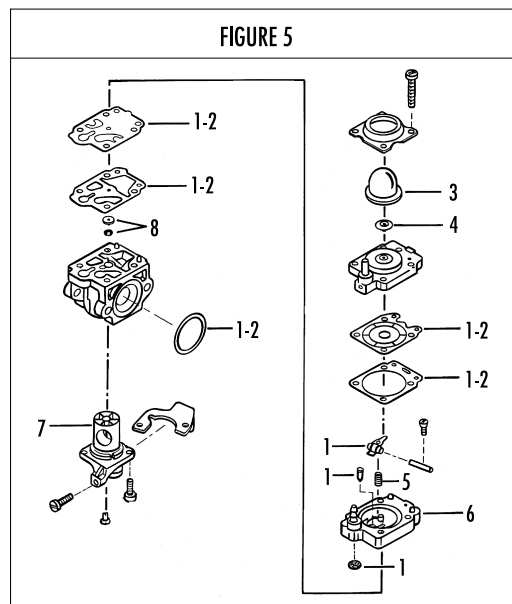

brand	MCCULLOCH

date	FEB/04	SHEET 3/4

Model	Prefix
SUPREME 300J	01

Product number
953900506

FIGURE 5